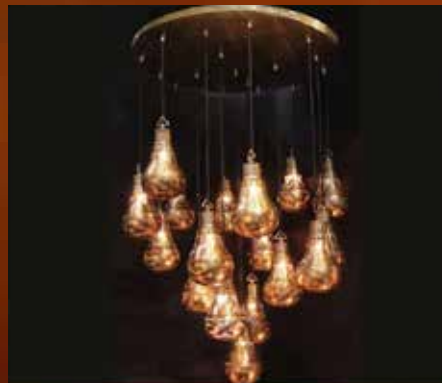

Dimensions : H 120 cm x D 120 cm  
Finish : Brass - Handmade Gold Plated

Dimensions : H 350 cm x D 350 cm  
Finish : Golden - Handmade

Dimensions : Dia - 22 cm, 26 cm, 30cm  
Finish : Brass - Copper Silver - Bronze

Dimensions : Dia - 22 cm, 26 cm, 30cm  
Finish : Brass - Copper Silver - Bronze

Dimensions : Available in 7, 13 & 17 Drops  
Finish : Brass - Handmade

Dimensions : H 120 cm x D 80 cm  
Finish : Brass - Handmade